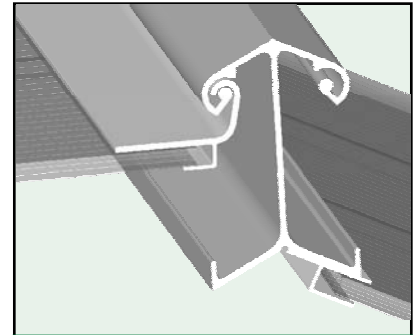

Ridge and Vent