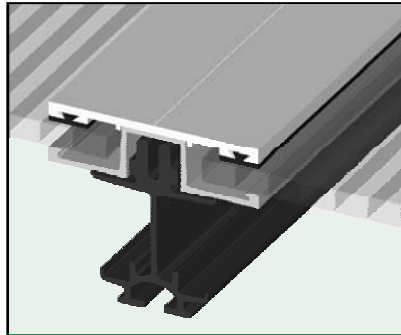

Glazing Systems

Ludy Greenhouse Manufacturing Corporation
Box 141 ■ New Madison, Ohio 45346
Phone: 800 255 5839 ■ Fax: 937 996 8031 ■ www.ludy.com

Roof Bar