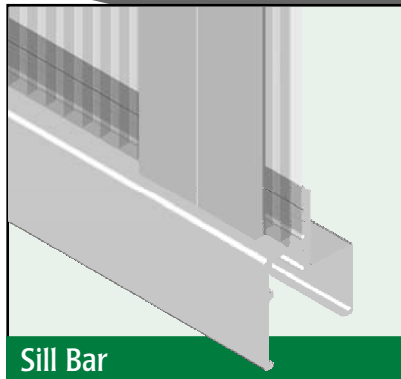

Roof Bar

Sill Bar