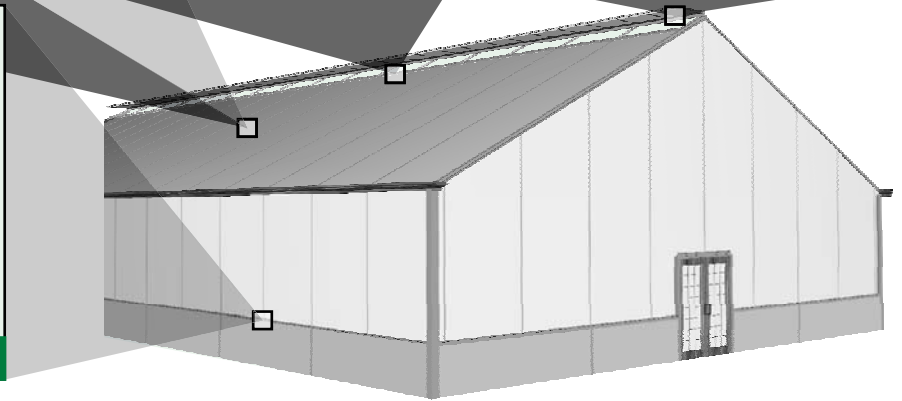

Vent Header

Ridge and Vent

Glazing System Options				8mm*	16mm*	Glass
	Existing Glazing Type	Ludy Glazing Systems	Bar & Cap Sections			
Keep Existing Bars	Wood Bars / Glass	Woodlite				
	Alum. Bars / Glass	Ludylite				
Remove Existing Bars	All	LowProfile				
	All	LowProfile lite				
	All	Superlite				
	All	Four Sided w/Gasket				

* 8mm and 16mm thickness is available in polycarbonate and acrylic.