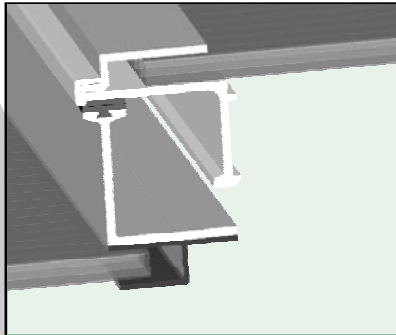

Vent Header